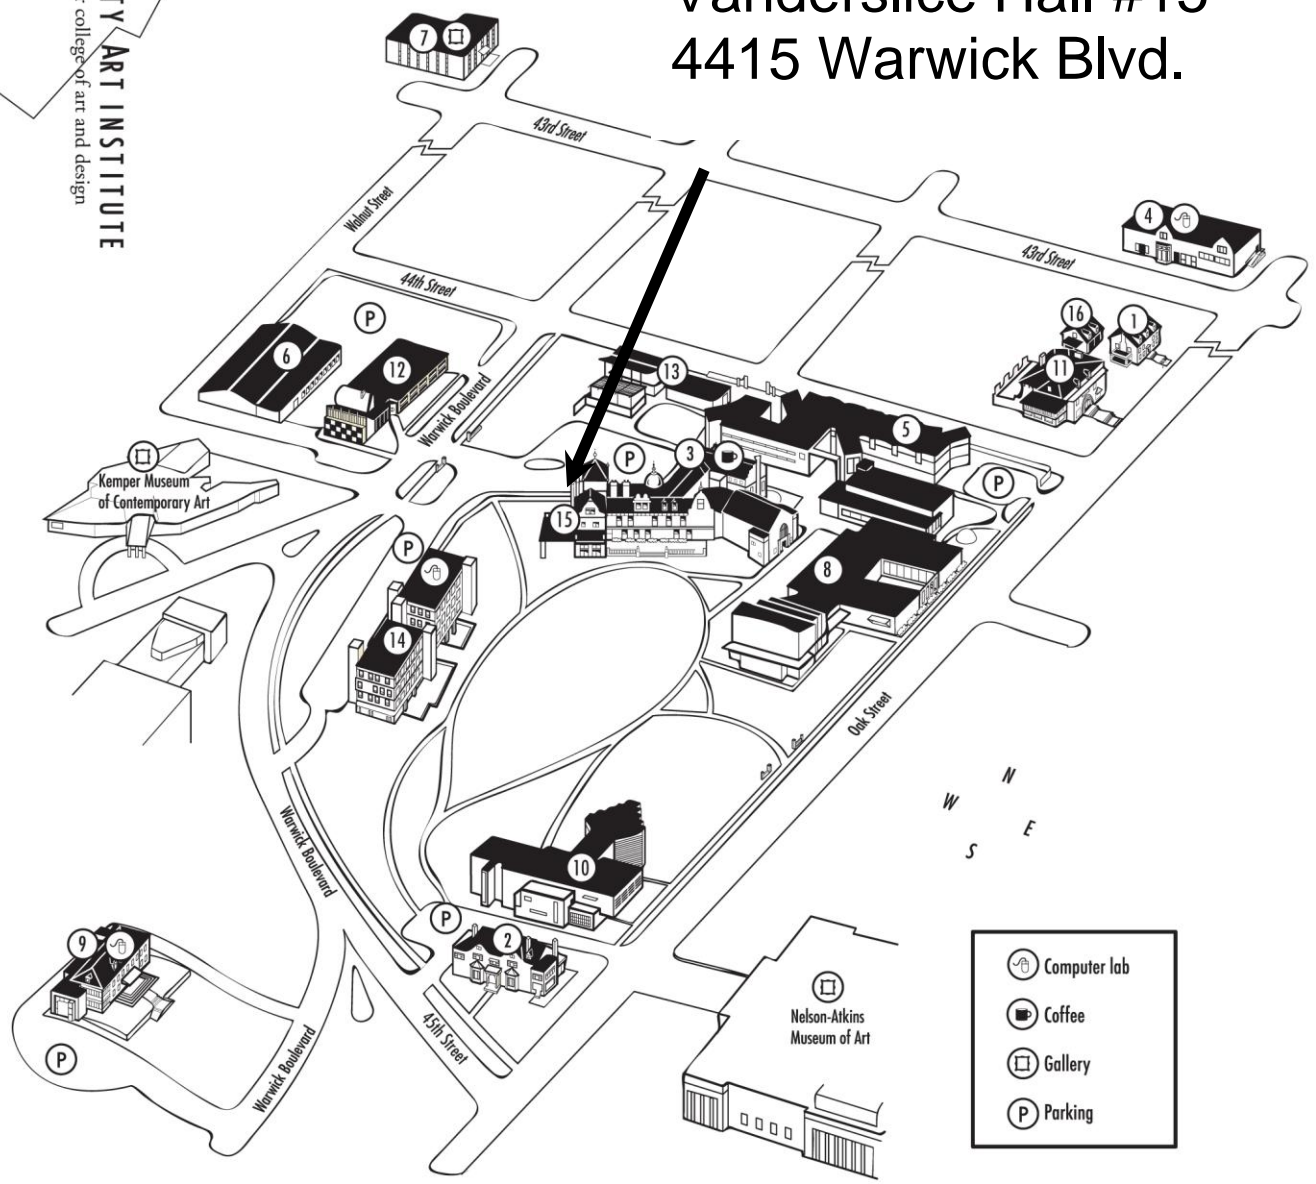

Vanderslice Hall #15 4415 Warwick Blvd.

- | | | | |
|---|--|--|--|
| <p>1. Annex</p> <p>2. Baty House
- Liberal arts</p> <p>3. Café Nerman
- J.C. Nichols Patio Garden</p> <p>4. Design Building
- Graphic design</p> <p>5. East Building
- Central shop
- Photography/digital filmmaking
- Printmaking</p> <p>6. Foundation Building
- Fiber
- Foundation</p> | <p>7. H&R Block Artspace
- Exhibitions, permanent collection
- Gallery open to the public</p> <p>8. Irving Building
- Animation
- Irving Amphitheater
- Fiber annex
- Foundation annex</p> <p>9. Jannes Library & Learning Center
- Academic Resource Center
- Career services
- Community Arts and Service Learning (CASL)
- Computer lab
- Library
- Registrar</p> | <p>10. Lawrence & Kristina Dodge Painting Building</p> <p>11. Mineral Hall
- Advancement
- Alumni relations
- Campus technology
- Continuing and Professional Studies</p> <p>12. Richard J. Stern Ceramics Building
- Plant services, lower level</p> <p>13. Sculpture Building</p> <p>14. Student Living Center
- Art supply store
- Cafeteria
- Computer lab
- Mail room</p> | <p>15. Vanderslice Hall
- Academic affairs
- Admissions
- Business office
- Campus security
- Communications
- Epperson Auditorium
- Financial Aid
- Human resources
- Interdisciplinary arts
- President's office
- Student achievement</p> <p>16. Carriage House
- Visitor's apartment</p> |
|---|--|--|--|

Epperson Auditorium

Stairs to Basement
Restrooms

Stairs to Basement
Restrooms

Café Nerman
B3

Kitchen

Restroom

Gerry Valet

Fran Pleines

2nd Floor
President
Business Office
Human Resources
Head of Security

3rd Floor
Financial Aid
Communications
Larry Dickerson

Receptionist

Vanderslice Reception

PATIO

Door to Patio

Front Door

Academic Affairs